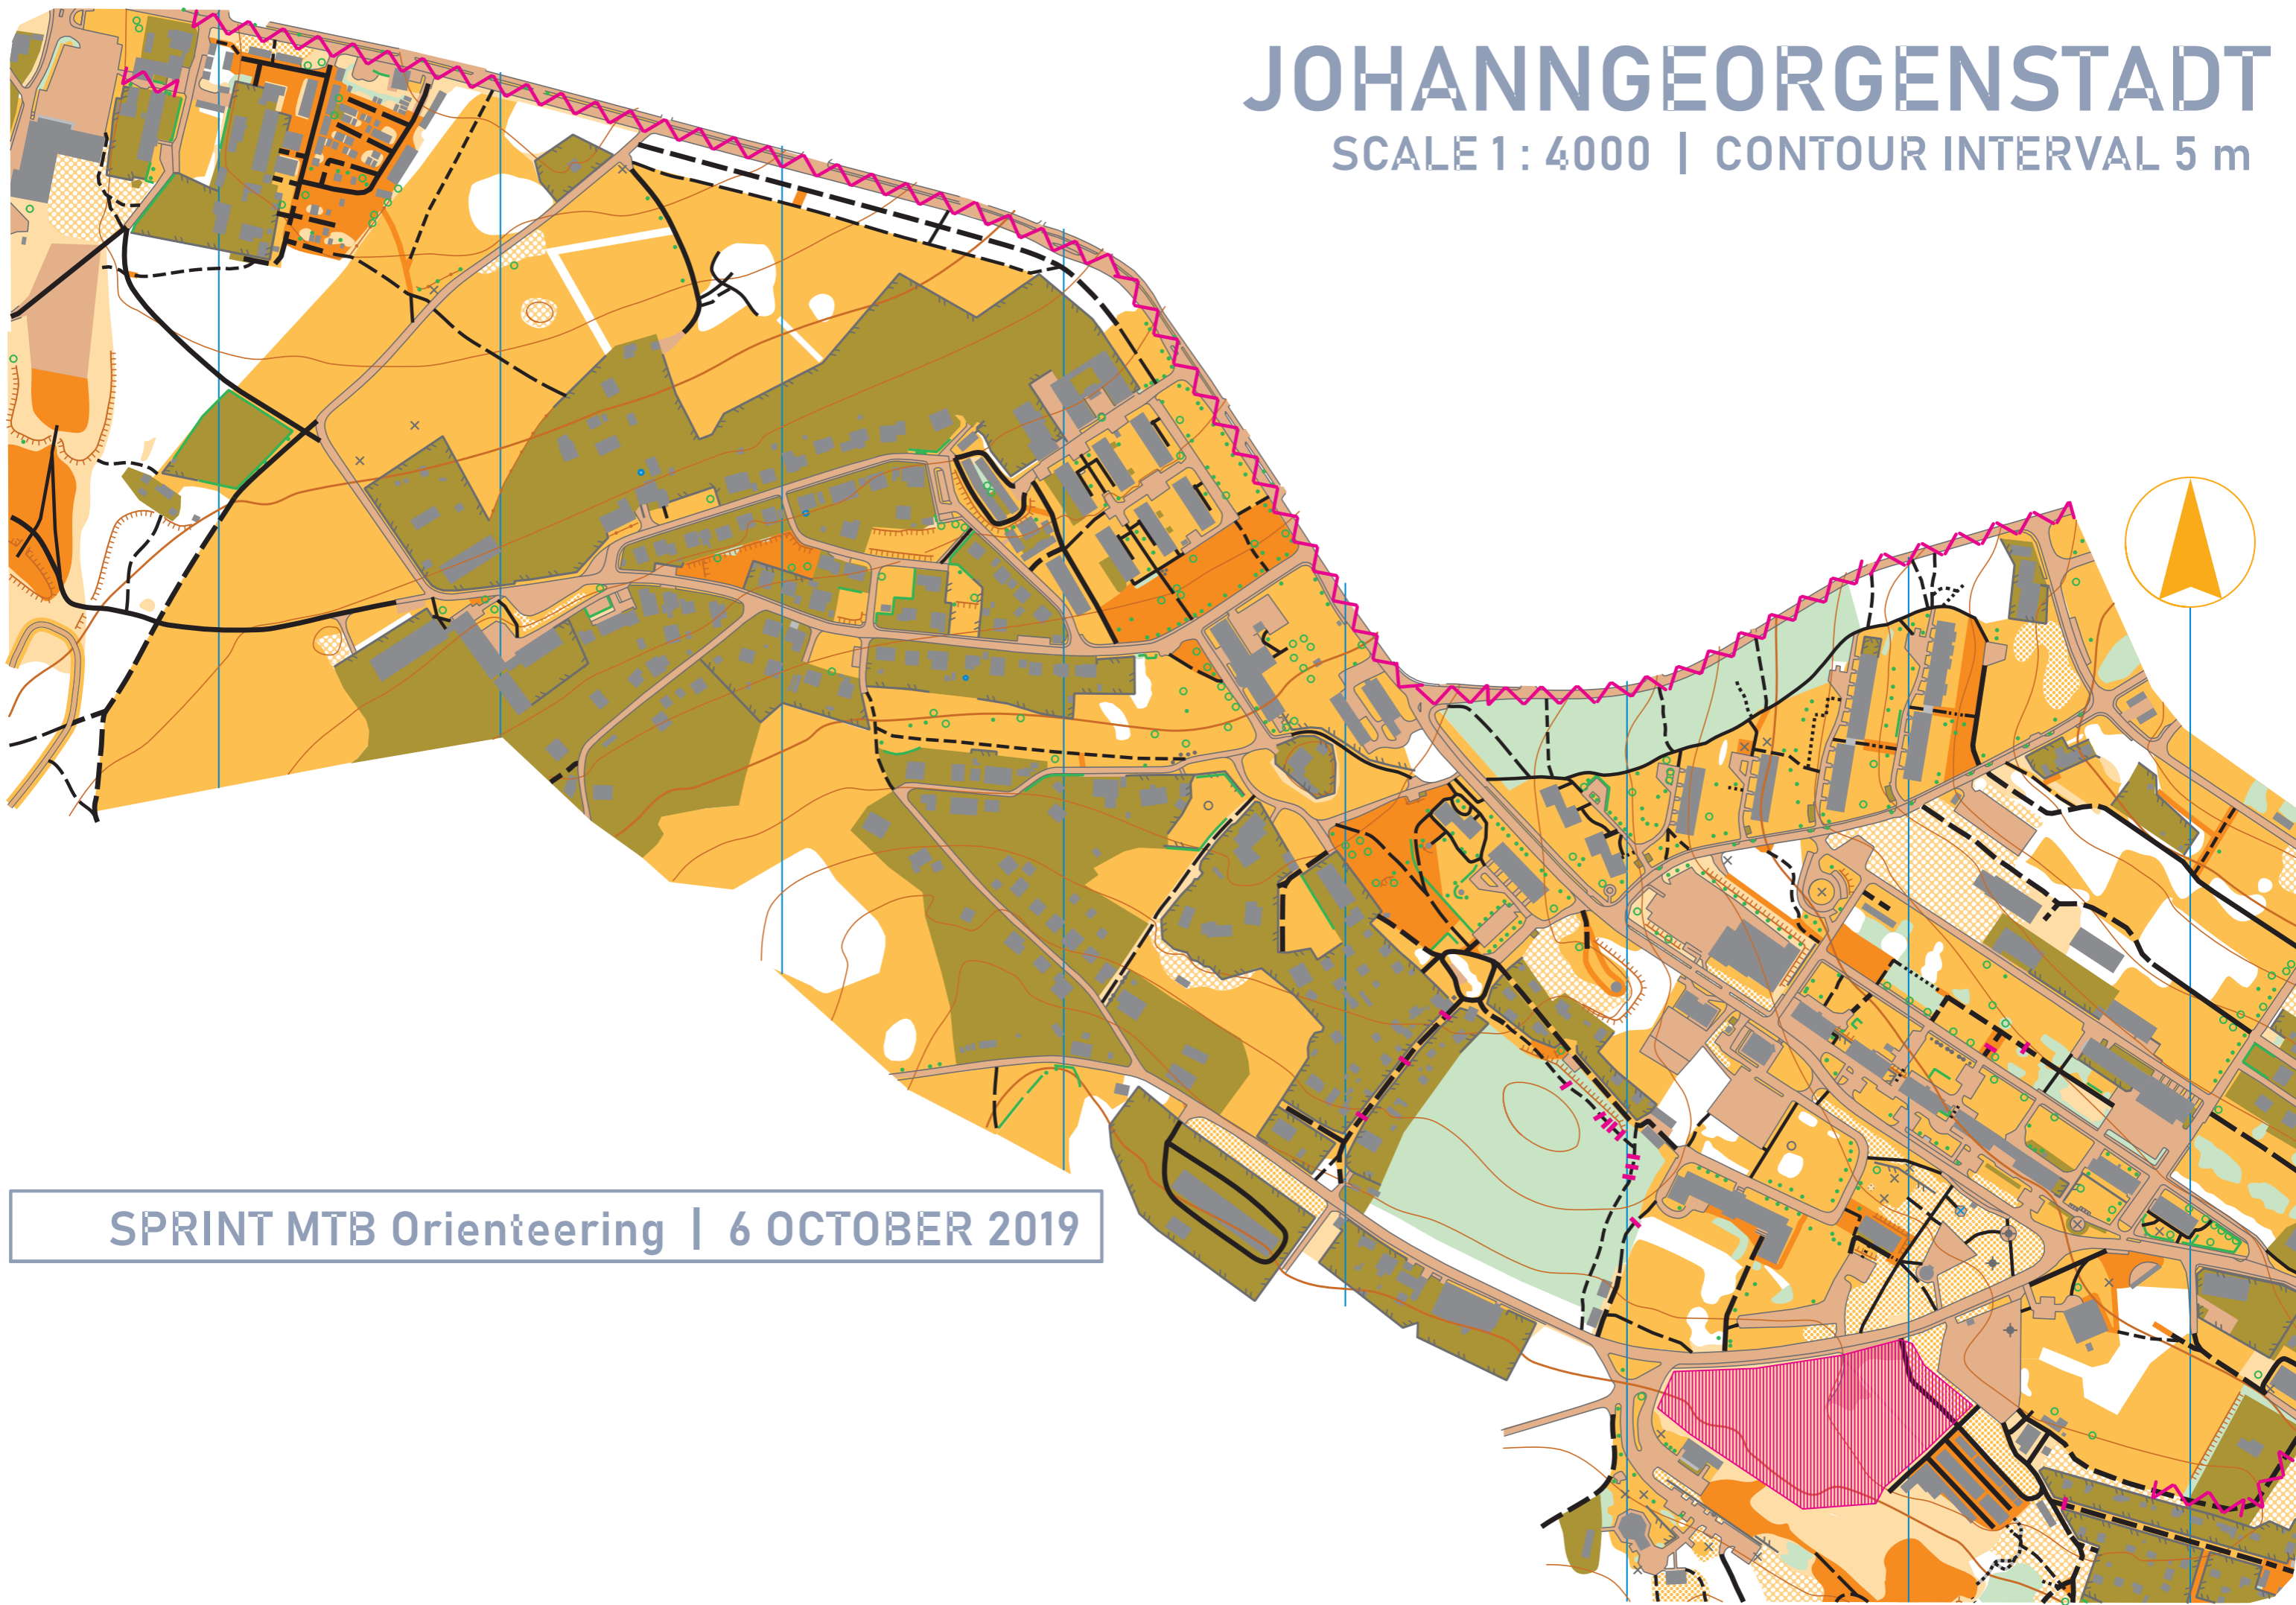

JOHANNGEORGENSTADT

SCALE 1:4000 | CONTOUR INTERVAL 5 m

SPRINT MTB Orienteering | 6 OCTOBER 2019