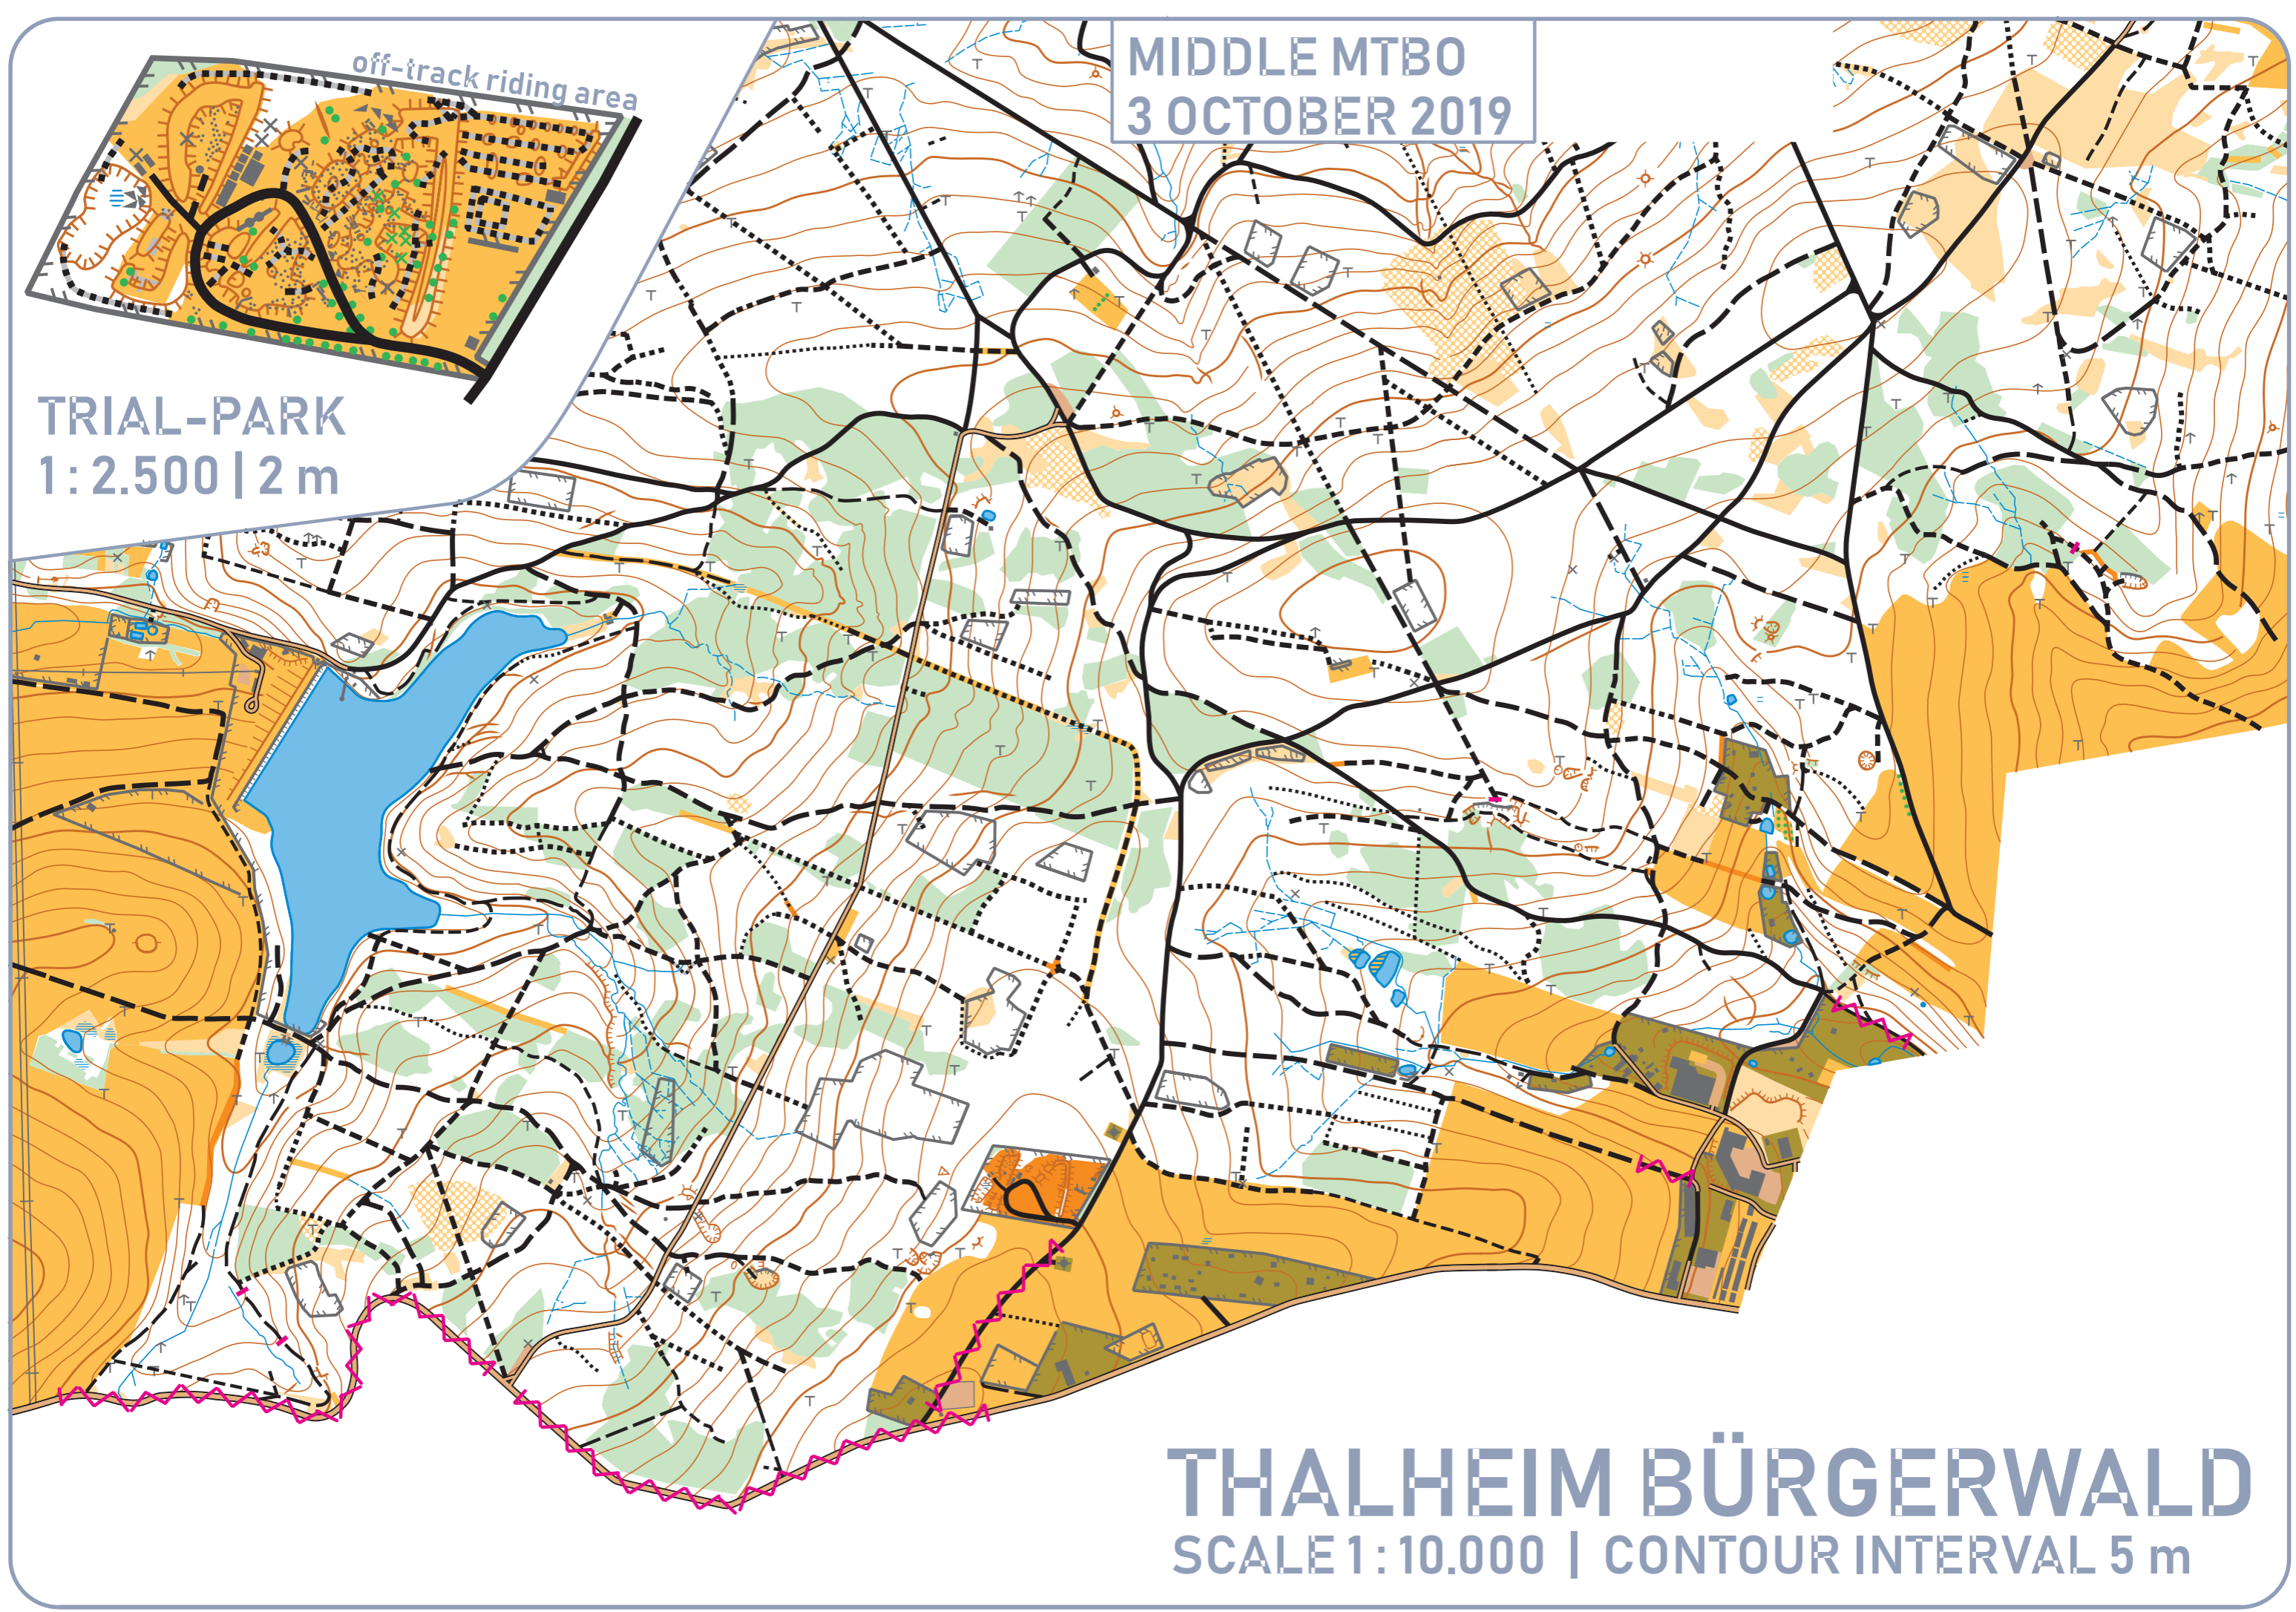

MIDDLE MTBO  
3 OCTOBER 2019

TRIAL-PARK  
1:2.500 | 2 m

THALHEIM BÜRGERWALD  
SCALE 1:10.000 | CONTOUR INTERVAL 5 m